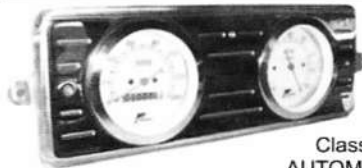

**Danny's  
ReelShop**

'37 - '38 Chevy Car  
Quad (3) 3 3/8" \$130.00

Classic,  
AUTOMETER

'37 - '38 Chevy Car  
5 Gauge \$130.00

Classic,  
VDO, Autometer

'37 - '38 Chevy Car  
Clock & Tach Adaptor - 2 1/16" \$69.00

Classic

'37 - '38 Chevy Car  
Glove Box - \$130.00

'39 Chevy Car  
Quad 3 3/8" \$130.00

Classic,  
AUTOMETER

'39 Chevy Car  
(3) 3 3/8" \$130.00

Classic,  
AUTOMETER

'39 Chevy Car  
5 Gauge \$130.00

Classic,  
VDO, Autometer